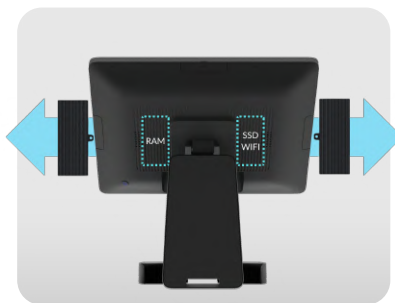

Salient Value

Easy to service