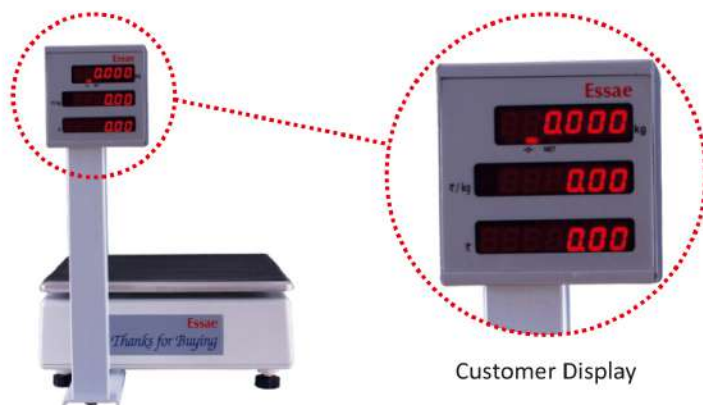

DS-252PR

Receipt Printing Scale

Essae[®]
...for Excellence

An ideal Weighing Solution for Retailers to enhance
Speed & Quality of Customer Service

Technical Specification

No of PLUs / items	300
Preset keys / Hot keys	5 x 2
TAX / VAT rates	3
Power supply	230 VAC, 50 Hz
Power consumption	30 W max
Physical dimension	304 (W) x 382 (D) x 395 (H) mm
Display type	7 Segment RED LED
Display digit and size	19 digits, 10 mm height
Number of keys	25 (Alphanumeric)
Rechargeable Battery	12 V / 3.4 Ah
Printer	Direct thermal
Printing speed	50 mm / sec (max)
Reports	PLU sales, Total sales and PLU dump

Salient Features

- Elevated-type Dust-proof printer housing
- High speed reliable printer
- Upload and download PLU, Header / Footer and TAX settings through PC application software
- High bright RED LED display for operator and customer
- In-built Rechargeable battery