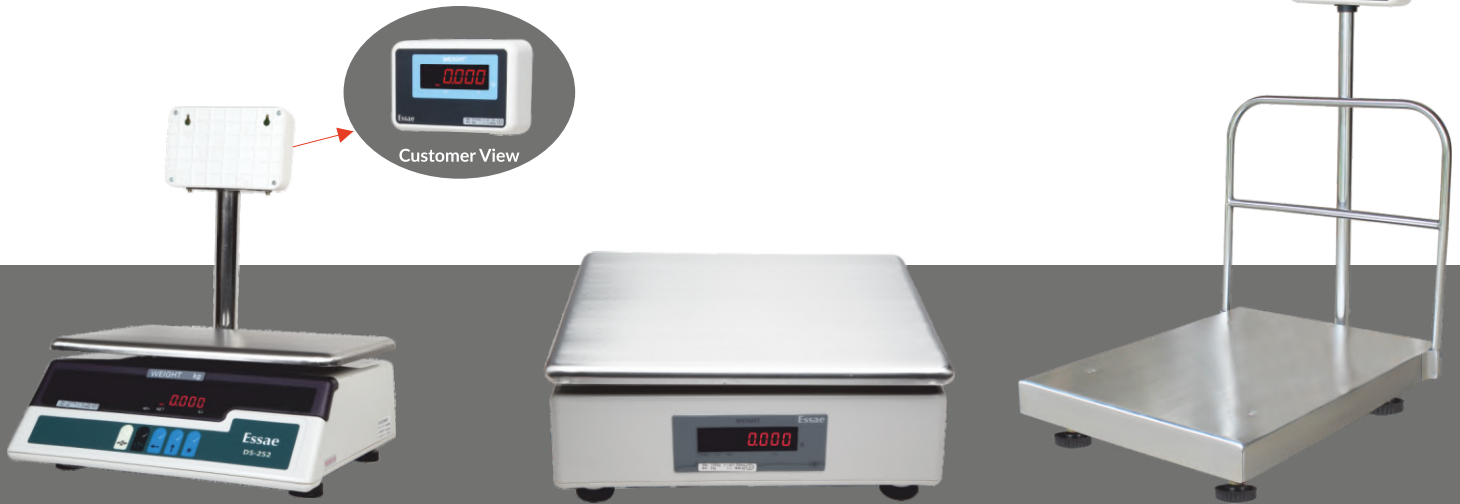

DS-252

Weighing Scale

Essae[®]
...for Excellence

Bright LED Display ✓

Long battery backup ✓

Simple & easy to use ✓

Technical Specifications

Model	Display Colour	Platform size (mm)	Capacity (kg)	Accuracy (g)
DS-252 Bench scale	Green	370 x 370	7.5/15, 15.5/31	1/2, 2/5
			25/50	5/10
DS-252 Table Top	Red	302 x 227	3/6	0.5/1
			7.5/15, 15.5/31	1/2, 2/5
		140 Ø	1	0.1

Pole Display

Table Top

Bench Scale

Sailent Features

- Super Bright Display
- Long battery life
- Stainless Steel platter
- Multi range capacity/accuracy

Accessories

- RS-232 to USB Cable
- DP-810 Printer

Factory Options

- RS-232 Interface
- Virtual COM port (USB)
- Bluetooth connectivity
- Table Top with pole display

Essae-Teraoka Pvt. Ltd.

410, 100ft Road, 4th Block,
Koramangala, Bengaluru-560 034

info@essae.com

http://www.essae.com