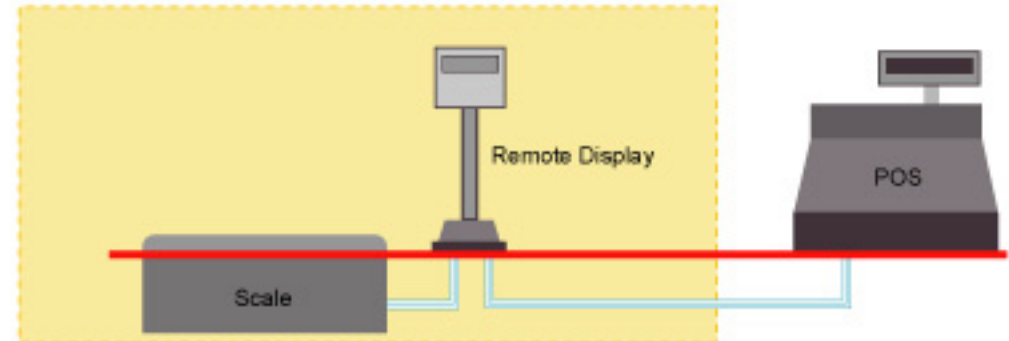

DS-980RA/RB

DS-980SC

DS-980ES/FS

Capacity and scale interval

Capacity	6kg	15kg	30kg
interval	1/2g	2/5g	5/10g

Display _____ Weight: 5 digits
 Power source and Power consumption: DC12V,1W
 Operation temperature — -10°C to 40°C
 Operation humidity _____ Max 85%RH(Non-condensity)

Modular design enables flexible installation into checkout counter

Compact design available at any installation to limited check-out counter space

DS-980 Series consists of three major components
 scale, console and remote display