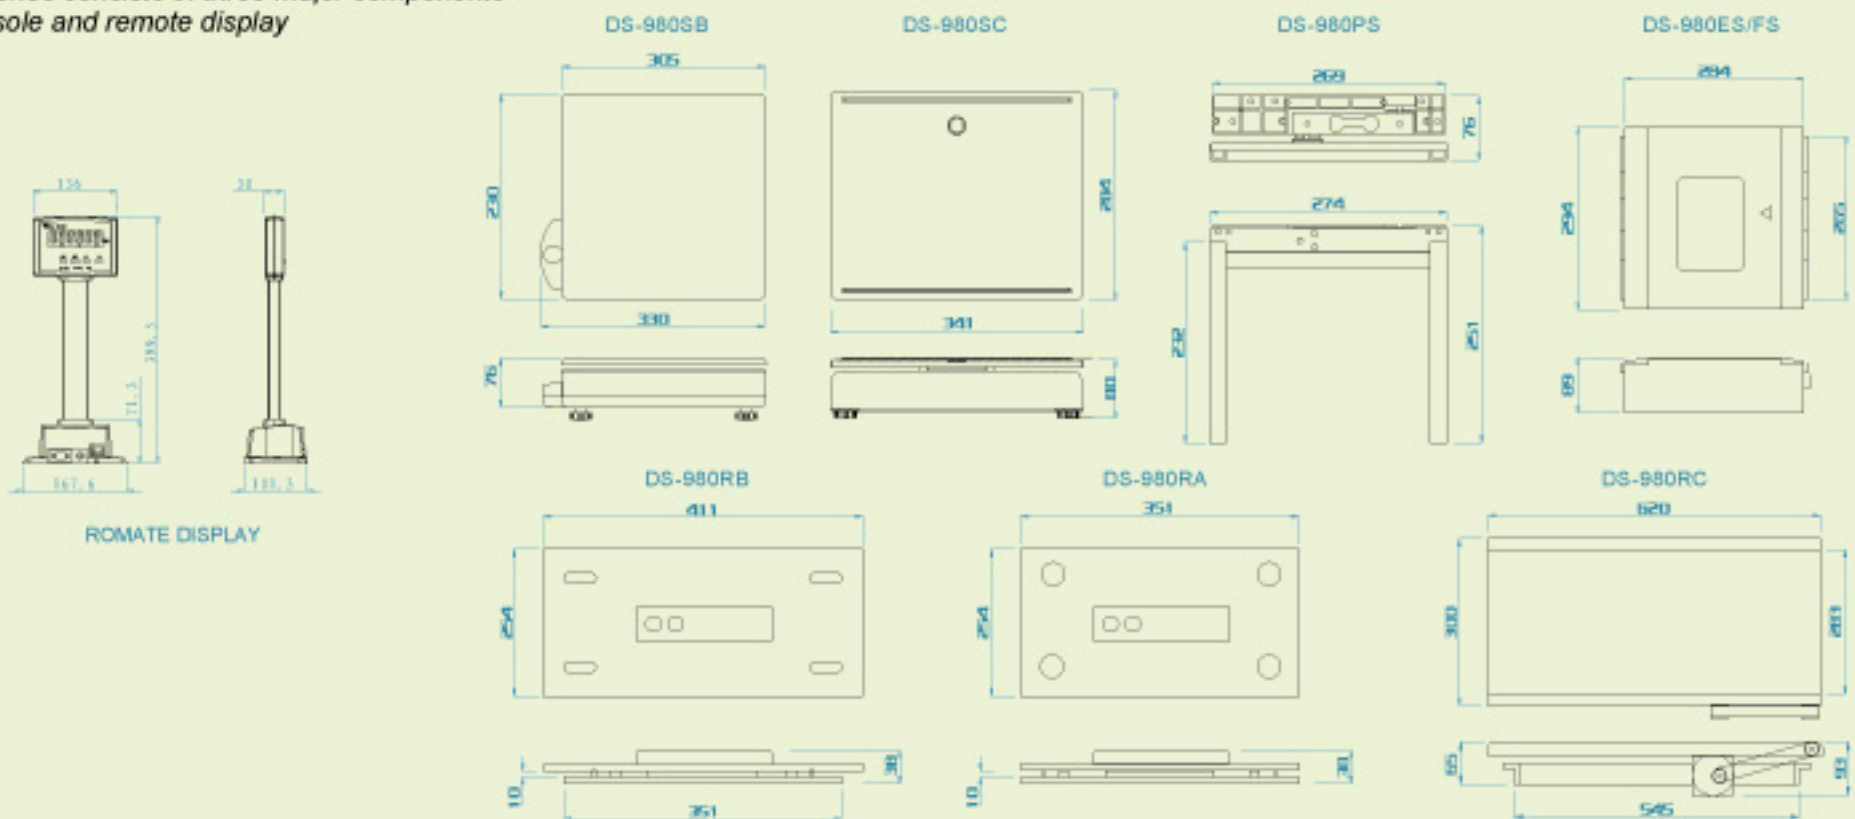

DS-980RA/RB

DS-980SC

DS-980ES/FS

Capacity and scale interval

Capacity	6kg	15kg	30kg
interval	1/2g	2/5g	5/10g

Display _____ Weight: 5 digits
 Power source and Power consumption: DC12V,1W
 Operation temperature — -10°C to 40°C
 Operation humidity _____ Max 85%RH(Non-condensity)

Modular design enables flexible installation into checkout counter

Compact design available at any installation to limited check-out counter space

DS-980 Series consists of three major components
 scale, console and remote display